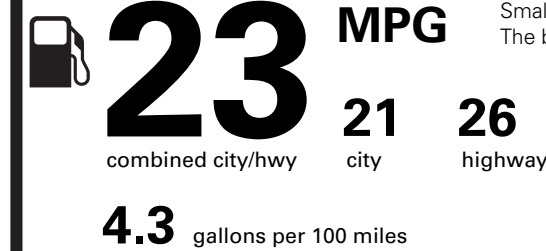

PRICE INFORMATION

BASE PRICE	\$49,550.00
TOTAL OPTIONS/OTHER	3,840.00
TOTAL VEHICLE & OPTIONS/OTHER	53,390.00
DESTINATION & DELIVERY	1,095.00

EPA DOT Fuel Economy and Environment

Gasoline Vehicle

Fuel Economy