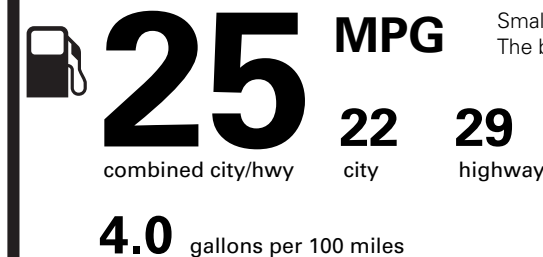

FUNCTIONAL

- 8" LCD CNTR STK TOUCHSCRN
- ELECTRIC PWR ASST STEERING
- INTELLIGENT ACCESS W/PUSH BUTTON START
- LANE-KEEPING SYSTEM
- LINCOLN CONNECT - 4G MODEM WITH WIFI CAPABILITY
- LINCOLN DRIVE MODES
- REMOTE KEYLESS ENTRY
- REMOTE START
- REVERSE PARKING AID
- STOP-START SYSTEM
- SYNC3® W/ VOICE ACT NAV
- UNIVERSAL GARAGE DOOR OPEN

SAFETY/SECURITY

- ADVANCETRAC WITH RSC
- AIRBAGS - SIDE IMPACT / CURTAINS
- AIRBAGS-DRVR&PASS KNEE
- AIRBAGS-DUAL-STAGE FRONT
- AUTO HIGH BEAMS
- BLIND SPOT DETECTION W/CTA
- PASSIVE ANTI-THEFT SECURILOCK SYSTEM
- PRE-COLLISION ASSIST W/AEB
- SOS POST CRASH SYSTEM

WARRANTY

- 4YR/50K MILE WARRANTY
- 4YR/50K PICKUPDELIVERY SVC
- 6YR/70K MI POWERTRAIN WARR

INCLUDED ON THIS VEHICLE

(MSRP)

EQUIPMENT GROUP 101A

- CONVENIENCE PACKAGE
- VOICE-ACTIVATED NAVIGATION

1,650.00

OPTIONAL EQUIPMENT/OTHER

- 2021 MODEL YEAR
- PRISTINE WHITE
- 225/60R18 100V A/S BSW TIRES
- 17" MINI SPARE WHEEL W/TIRE
- 18" BRT MACH ALUM WHL DK TARN ELEMENTS PACKAGE
- .HEATED STEERING WHEEL
- .HEATED REAR SEATS
- .HEATED/VENTILATED D/P SEATS
- .WINDSHIELD WIPER DE-ICER
- .RAIN SENSING WIPERS

695.00
150.00
1,100.00

PRICE INFORMATION

BASE PRICE	$36,105.00
TOTAL OPTIONS/OTHER	3,595.00
TOTAL VEHICLE & OPTIONS/OTHER	39,700.00
DESTINATION & DELIVERY	1,095.00

EPA DOT Fuel Economy and Environment

Gasoline Vehicle

Fuel Economy

Small SUVs range from 16 to 120 MPG. The best vehicle rates 141 MPGe.

You spend **$500**

more in fuel costs over 5 years compared to the average new vehicle.

Annual fuel cost **$1,600**