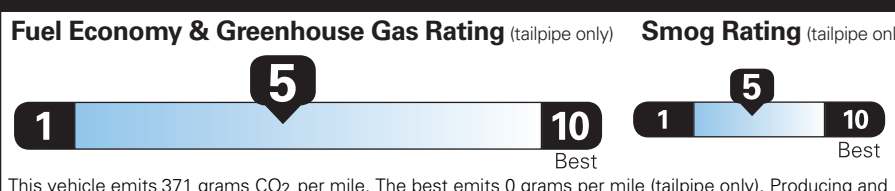

This vehicle emits 371 grams CO₂ per mile. The best emits 0 grams per mile (tailpipe only). Producing and distributing fuel also create emissions; learn more at fuelconomy.gov.

Actual results will vary for many reasons, including driving conditions and how you drive and maintain your vehicle. The average new vehicle gets 27 MPG and costs $6,500 to fuel over 5 years. Cost estimates are based on 15,000 miles per year at $2.35 per gallon. MPGe is miles per gasoline gallon equivalent. Vehicle emissions are a significant cause of climate change and smog.

fuelconomy.gov

Calculate personalized estimates and compare vehicles

GOVERNMENT 5-STAR SAFETY RATINGS

Overall Vehicle Score ★★★★★
Based on the combined ratings of frontal, side and rollover. Should ONLY be compared to other vehicles of similar size and weight.

Frontal Crash	Driver Passenger	★★★★★
Based on the risk of injury in a frontal impact. Should ONLY be compared to other vehicles of similar size and weight.		
Side Crash	Front seat Rear seat	★★★★★
Based on the risk of injury in a side impact.		
Rollover		★★★★
Based on the risk of rollover in a single-vehicle crash.		

Star ratings range from 1 to 5 stars (★★★★★), with 5 being the highest. Source: National Highway Traffic Safety Administration (NHTSA). www.safercar.gov or 1-888-327-4236