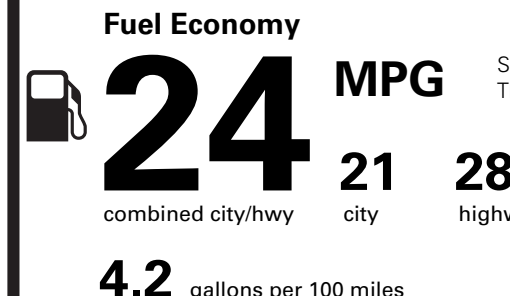

PRICE INFORMATION

BASE PRICE	\$43,710.00
TOTAL OPTIONS/OTHER	10,380.00
TOTAL VEHICLE & OPTIONS/OTHER	54,090.00
DESTINATION & DELIVERY	1,195.00

(MSRP)

RAMP ONE		
RS1P		
RAMP TWO		
	RAIL	
	ITEM #:	54-5155 O/T 2
This label is affixed pursuant to the Federal Automobile Information Disclosure Act. Gasoline, License, and Title Fees, State and Local taxes are not included. Dealer installed options or accessories are not included unless listed above.		

EPA DOT Fuel Economy and Environment

Gasoline Vehicle

Small SUVs range from 14 to 129 MPG. The best vehicle rates 142 MPGe.

You spend \$750 more in fuel costs over 5 years compared to the average new vehicle.