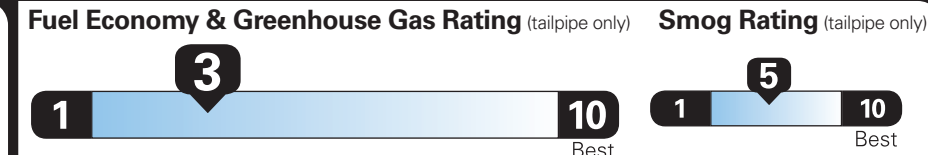

SAFETY/SECURITY

- ADVANCETRAC WITH RSC
- AIRBAGS-DUAL-STAGE FRONT
- AIRBAGS-SIDE IMPACT/SAFETY CANOPY SIDE AIR CURTAINS
- BLINDSPOT DETECTION W/CTA & TRAILER COVERAGE
- ENHANCED SECURITY PKG
- PERIMETER ALARM
- PERSONAL SAFETY SYSTEM™
- PRE-COLLISION ASSIST W/AEB
- TIRE PRESSURE MONITOR SYS

WARRANTY

- 4YR/50K MILE WARRANTY
- 4YR/50K PICKUPDELIVERY SVC
- 6YR/70K MI POWERTRAIN WARR

INCLUDED ON THIS VEHICLE

(MSRP)

EQUIPMENT GROUP 208A

3,270.00

- •BODY COLOR EXT MIRROR FINISH
- •MONOCHROMATIC LINCOLN BADGE
- •MONOCHROMATIC LINCOLN GRILLE
- •EMBRACE - HEAD UP DISPLAY
- •EMBRACE - LIT GRILLE STAR

OPTIONAL EQUIPMENT/OTHER

- HEAVY DUTY TRAILER TOW PKG 690.00
- .3.73 RATIO AXLE
- CARGO CONVENIENCE PACKAGE 420.00
- ADVANCED CARGO MANAGER
- .ROOF RAIL - CROSS BARS
- LUXURY PACKAGE 2,500.00
- .PERFECT POSITION ST W/ACT MOT
- .REVEL ULTIMA AUDIO 20-SPEAKER
- NON-EDLS AXLE NO CHARGE
- 22" 16-SPOKE DRK TARNISH WHL 995.00

PRICE INFORMATION

BASE PRICE	$85,165.00
TOTAL OPTIONS/OTHER	7,875.00
TOTAL VEHICLE & OPTIONS/OTHER	93,040.00
DESTINATION & DELIVERY	1,295.00

EPA DOT Fuel Economy and Environment

Gasoline Vehicle

Fuel Economy
17 MPG
combined city/hwy
5.9 gallons per 100 miles

Standard SUVs range from 13 to 101 MPG. The best vehicle rates 141 MPGe.

You spend $4,500

more in fuel costs over 5 years compared to the average new vehicle.

Annual fuel cost $2,400

This vehicle emits 508 grams CO₂ per mile. The best emits 0 grams per mile (tailpipe only). Producing and distributing fuel also create emissions; learn more at fueleconomy.gov.

Actual results will vary for many reasons, including driving conditions and how you drive and maintain your vehicle. The average new vehicle gets 27 MPG and costs $7,500 to fuel over 5 years. Cost estimates are based on 15,000 miles per year at $2.70 per gallon. MPGe is miles per gasoline gallon equivalent. Vehicle emissions are a significant cause of climate change and smog.

fueleconomy.gov

Calculate personalized estimates and compare vehicles

Smartphone QR Code™

GOVERNMENT 5-STAR SAFETY RATINGS

Overall Vehicle Score ★★★★★

Based on the combined ratings of frontal, side and rollover. Should ONLY be compared to other vehicles of similar size and weight.

Frontal Crash Driver Passenger ★★★★★

Based on the risk of injury in a frontal impact. Should ONLY be compared to other vehicles of similar size and weight.

Side Crash Front seat Rear seat ★★★★★

Based on the risk of injury in a side impact.

Rollover ★★★★★

Based on the risk of rollover in a single-vehicle crash.

Star ratings range from 1 to 5 stars (★★★★★), with 5 being the highest. Source: National Highway Traffic Safety Administration (NHTSA). www.safercar.gov or 1-888-327-4236

THE LINCOLN WAY™ APP
Your Dashboard of Services & Features

1. Download the Lincoln Way app* and you can:
2. Remotely start, lock and unlock your vehicle
   - Locate your vehicle and check approximate fuel range
   - Receive vehicle health alerts

The Lincoln Connect™ modem is active and sending vehicle data (e.g., diagnostics) to Lincoln. See in-vehicle Settings for connectivity options.

Lincoln Protect®

Insist on Lincoln Protect! The only extended service plan fully backed by Lincoln and honored at every Lincoln dealership in the U.S., Canada and Mexico. See your Lincoln dealer or visit www.LincolnOwner.com

5LMJJ2LT3MEL19428

WARNING: Operating, servicing and maintaining a passenger vehicle, pickup truck, van, or off-road vehicle can expose you to chemicals including engine exhaust, carbon monoxide, phthalates, and lead, which are known to the State of California to cause cancer and birth defects or other reproductive harm. To minimize exposure, avoid breathing exhaust, do not idle the engine except as necessary, service your vehicle in a well-ventilated area and wear gloves or wash your hands frequently when servicing your vehicle. For more information go to www.P65Warnings.ca.gov/passenger-vehicle.

SCAN OR TEXT 5LMEL19428 TO 59173

Msg & Data rates may apply. Text HELP for help

www.lincoln.com/help/privacy-terms/

RAMP ONE	CONVOY
CS1P	
RAMP TWO	ITEM #: 54-0920 O/T 2

TOTAL MSRP $94,335.00

LINCOLN AUTOMOTIVE FINANCIAL SERVICES

Whether you decide to lease or finance your vehicle, you'll find the choices that are right for you. See your Lincoln Dealer for details or visit www.lincolnafs.com.