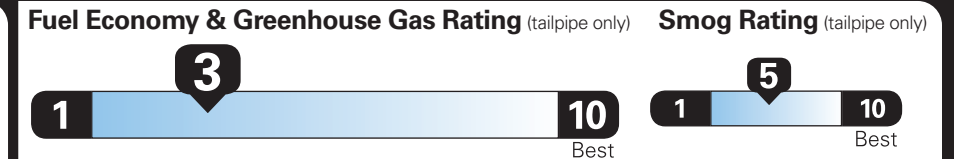

EPA DOT Fuel Economy and Environment

Gasoline Vehicle

Fuel Economy
17 MPG
combined city/hwy
5.9 gallons per 100 miles

Standard SUVs range from 13 to 101 MPG. The best vehicle rates 141 MPGe.

You spend $4,500 more in fuel costs over 5 years compared to the average new vehicle.

Annual fuel cost $2,400